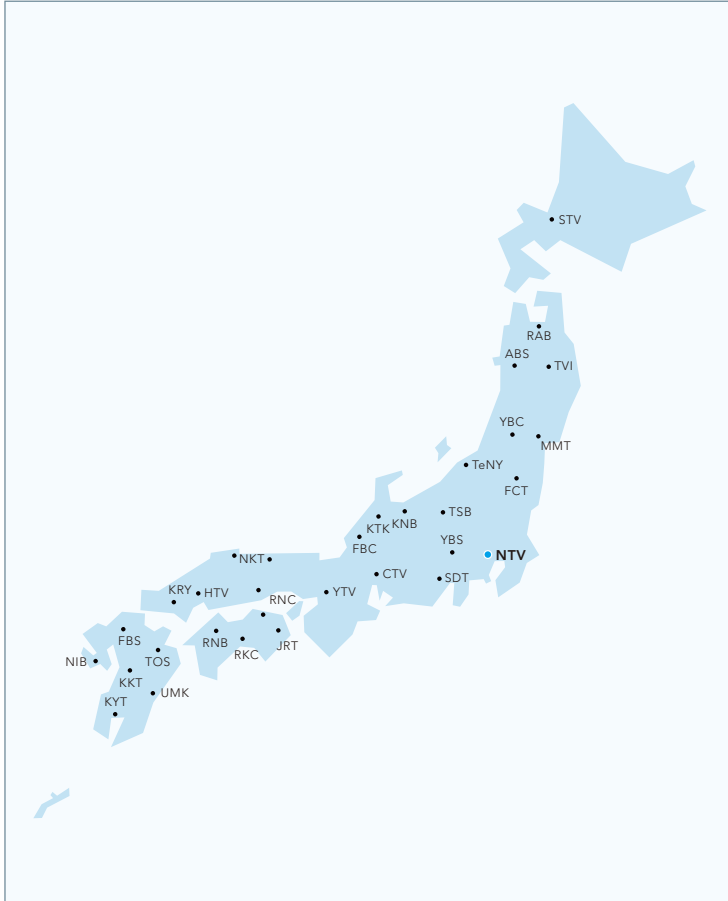

NTV Network Stations (Japan)

- The Sapporo Television Broadcasting Co., Ltd. (STV)
- RAB Aomori Broadcasting Corporation (RAB)
- TV IWATE CORPORATION (TVI)
- MIYAGI TELEVISION BROADCASTING CO., LTD. (MMT)
- Akita Broadcasting System (ABS)
- Yamagata Broadcasting Co., Ltd. (YBC)
- Fukushima Central Television CO., LTD. (FCT)
- TELEVISION NIIGATA NETWORK (TeNY)
- TV.Shinshu Broadcasting Co., LTD. (TSB)
- Yamanashi Broadcasting System (YBS)
- Shizuoka Daiichi Television Corporation (SDT)
- KITANIHON Broadcasting CO., LTD. (KNB)
- TELEVISION KANAZAWA Corporation (KTK)
- FUKUI BROADCASTING CORPORATION (FBC)
- CHUKYO TV BROADCASTING CO., LTD. (CTV)
- YOMIURI TELECASTING CORPORATION (YTV)
- NIHONKAI TELECASTING CO., LTD. (NKT)
- Hiroshima Telecasting Co., Ltd. (HTV)
- Yamaguchi Broadcasting Co., Ltd. (KRY)
- JRT Shikoku Broadcasting Co., Ltd. (JRT)
- NISHINIPPON BROADCASTING CO., LTD. (RNC)
- Nankai Broadcasting CO., LTD. (RNB)
- Kochi Broadcasting Co., Ltd. (RKC)
- Fukuoka Broadcasting Corporation (FBS)
- NAGASAKI INTERNATIONAL TELEVISION BROADCASTING, INC. (NIB)
- KKT Corporation (KKT)
- Television Oita System Co., Ltd. (TOS)
- Miyazaki Telecasting Co., Ltd. (UMK)
- Kagoshima Yomiuri Television Corporation (KYT)

NTV/NNN Overseas News Bureaus

NTV International Corporation
Nippon Television Network Europe B.V.

- London
- Paris
- Moscow
- Cairo
- Beijing
- Shanghai
- Seoul
- Bangkok
- New York
- Washington, D.C.
- Los Angeles