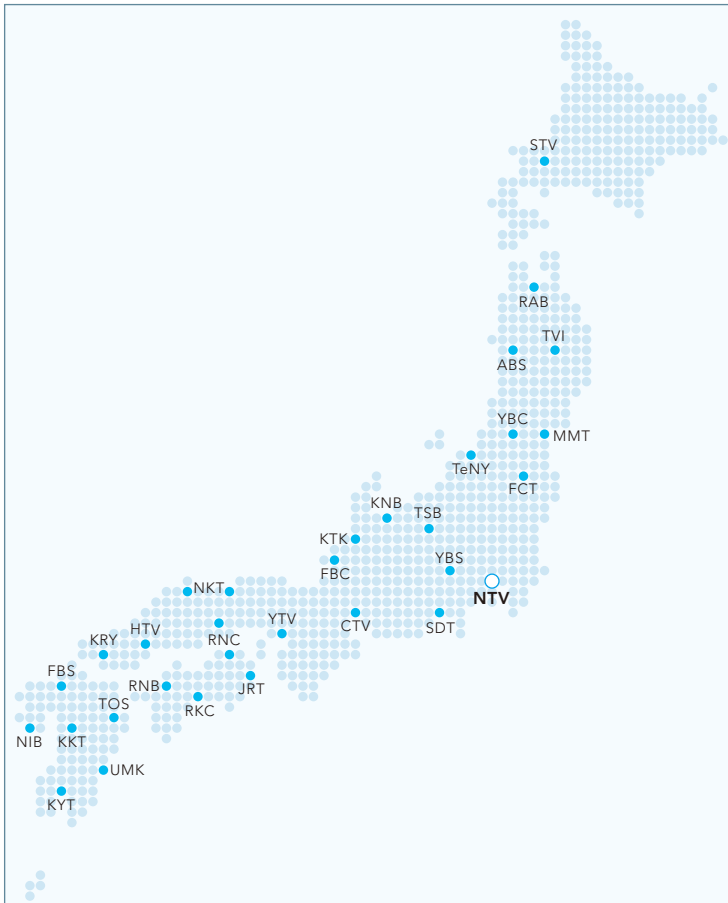

# NTV Network

## NTV Network Stations (Japan)

- The Sapporo Television Broadcasting Co., Ltd. (STV)
- RAB Aomori Broadcasting Corporation (RAB)
- TV IWATE CORPORATION (TVI)
- MIYAGI TELEVISION BROADCASTING CO., LTD. (MMT)
- Akita Broadcasting System (ABS)
- Yamagata Broadcasting Co., Ltd. (YBC)
- Fukushima Central Television CO., LTD. (FCT)
- TELEVISION NIIGATA NETWORK (TeNY)
- TV.Shinshu Broadcasting Co., LTD. (TSB)
- Yamanashi Broadcasting System (YBS)
- Shizuoka Daiichi Television Corporation (SDT)
- KITANIHON Broadcasting CO., LTD. (KNB)
- TELEVISION KANAZAWA Corporation (KTK)
- FUKUI BROADCASTING CORPORATION (FBC)
- CHUKYO TV BROADCASTING CO., LTD. (CTV)
- YOMIURI TELECASTING CORPORATION (YTV)
- NIHONKAI TELECASTING CO., LTD. (NKT)
- Hiroshima Telecasting Co., Ltd. (HTV)
- Yamaguchi Broadcasting Co., Ltd. (KRY)
- JRT Shikoku Broadcasting Co., Ltd. (JRT)
- NISHINIPPON BROADCASTING CO., LTD. (RNC)
- Nankai Broadcasting CO., LTD. (RNB)
- Kochi Broadcasting Co., Ltd. (RKC)
- Fukuoka Broadcasting Corporation (FBS)
- NAGASAKI INTERNATIONAL TELEVISION BROADCASTING, INC. (NIB)
- KKT Corporation (KKT)
- Television Oita System Co., Ltd. (TOS)
- Miyazaki Telecasting Co., Ltd. (UMK)
- Kagoshima Yomiuri Television Corporation (KYT)

## NTV/NNN Overseas News Bureaus

NTV International Corporation  
Nippon Television Network Europe B.V.

- London
- Paris
- Moscow
- Cairo
- Beijing
- Shanghai
- Seoul
- Bangkok
- New York
- Washington, D.C.
- Los Angeles