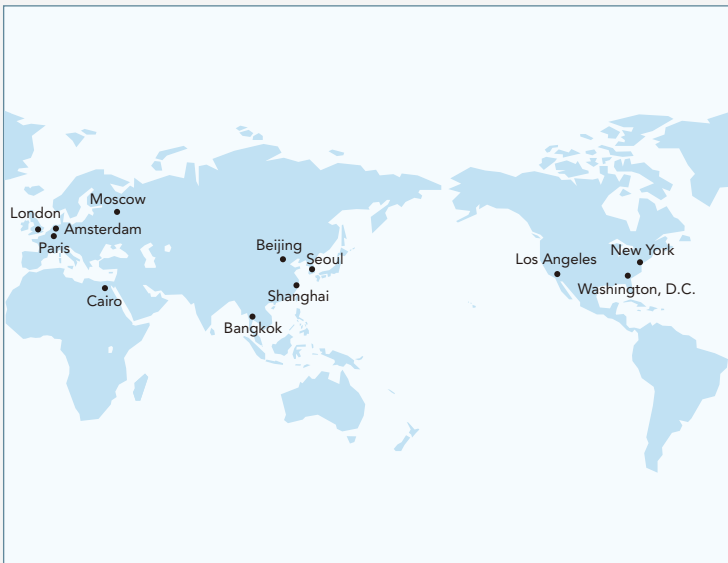

NTV Network Stations (Japan)

- The Sapporo Television Broadcasting Co., Ltd. (STV)*
- RAB Aomori Broadcasting Corporation (RAB)
- TV IWATE CORPORATION (TVI)
- MIYAGI TELEVISION BROADCASTING CO., LTD. (MMT)
- Akita Broadcasting System (ABS)
- Yamagata Broadcasting Co., Ltd. (YBC)
- Fukushima Central Television Co., LTD. (FCT)
- TELEVISION NIIGATA NETWORK (TeNY)
- TV.Shinshu Broadcasting Co., LTD. (TSB)
- Yamanashi Broadcasting System (YBS)
- Shizuoka Daiichi Television Corporation (SDT)
- KITANIHON Broadcasting Co., LTD. (KNB)
- TELEVISION KANAZAWA Corporation (KTK)
- FUKUI BROADCASTING CORPORATION (FBC)
- CHUKYO TV BROADCASTING CO., LTD. (CTV)
- YOMIURI TELECASTING CORPORATION (YTV)*
- NIHONKAI TELECASTING CO., LTD. (NKT)
- Hiroshima Telecasting Co., Ltd. (HTV)
- Yamaguchi Broadcasting Co., Ltd. (KRY)
- JRT Shikoku Broadcasting Co., Ltd. (JRT)
- NISHINIPPON BROADCASTING CO., LTD. (RNC)
- Nankai Broadcasting Co., LTD. (RNB)
- Kochi Broadcasting Co., Ltd. (RKC)
- Fukuoka Broadcasting Corporation (FBS)*
- NAGASAKI INTERNATIONAL TELEVISION BROADCASTING, INC. (NIB)
- KKT Corporation (KKT)
- Television Oita System Co., Ltd. (TOS)
- Miyazaki Telecasting Co., Ltd. (UMK)
- Kagoshima Yomiuri Television Corporation (KYT)

* Affiliates accounted for under the equity method

NTV/NNN Overseas News Bureaus

NTV International Corporation (New York)
Nippon Television Network Europe B.V. (Amsterdam)

- London
- Paris
- Moscow
- Cairo
- Beijing
- Shanghai
- Seoul
- Bangkok
- New York
- Washington, D.C.
- Los Angeles