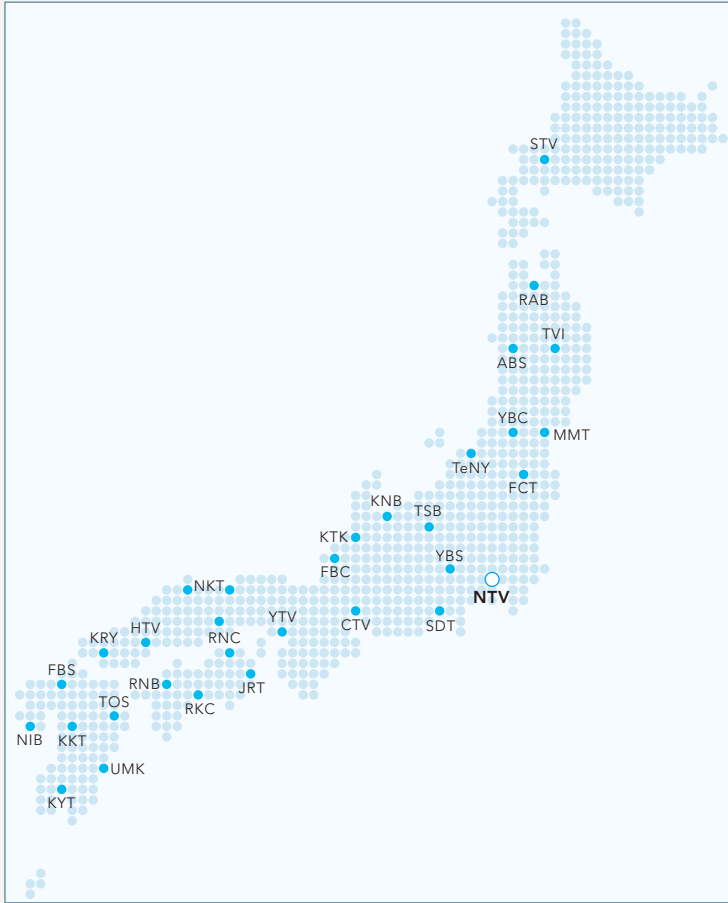

NTV Network Stations (Japan)

- The Sapporo Television Broadcasting Co., Ltd. (STV)*
- RAB Aomori Broadcasting Corporation (RAB)
- TV IWATE CORPORATION (TVI)
- MIYAGI TELEVISION BROADCASTING CO., LTD. (MMT)
- Akita Broadcasting System (ABS)
- Yamagata Broadcasting Co., Ltd. (YBC)
- Fukushima Central Television Co., LTD. (FCT)
- TELEVISION NIIGATA NETWORK (TeNY)
- TV.Shinshu Broadcasting Co., LTD. (TSB)
- Yamanashi Broadcasting System (YBS)
- Shizuoka Daiichi Television Corporation (SDT)
- KITANIHON Broadcasting Co., LTD. (KNB)
- TELEVISION KANAZAWA Corporation (KTK)
- FUKUI BROADCASTING CORPORATION (FBC)
- CHUKYO TV BROADCASTING CO., LTD. (CTV)
- YOMIURI TELECASTING CORPORATION (YTV)*
- NIHONKAI TELECASTING CO., LTD. (NKT)
- Hiroshima Telecasting Co., Ltd. (HTV)
- Yamaguchi Broadcasting Co., Ltd. (KRY)
- JRT Shikoku Broadcasting Co., Ltd. (JRT)
- NISHINIPPON BROADCASTING CO., LTD. (RNC)
- Nankai Broadcasting Co., LTD. (RNB)
- Kochi Broadcasting Co., Ltd. (RKC)
- Fukuoka Broadcasting Corporation (FBS)*
- NAGASAKI INTERNATIONAL TELEVISION BROADCASTING, INC. (NIB)
- KKT Corporation (KKT)
- Television Oita System Co., Ltd. (TOS)
- Miyazaki Telecasting Co., Ltd. (UMK)
- Kagoshima Yomiuri Television Corporation (KYT)

* Affiliates accounted for under the equity method

NTV/NNN Overseas News Bureaus

NTV International Corporation (New York)
Nippon Television Network Europe B.V. (Amsterdam)

- London
- Paris
- Moscow
- Cairo
- Beijing
- Shanghai
- Seoul
- Bangkok
- New York
- Washington, D.C.
- Los Angeles